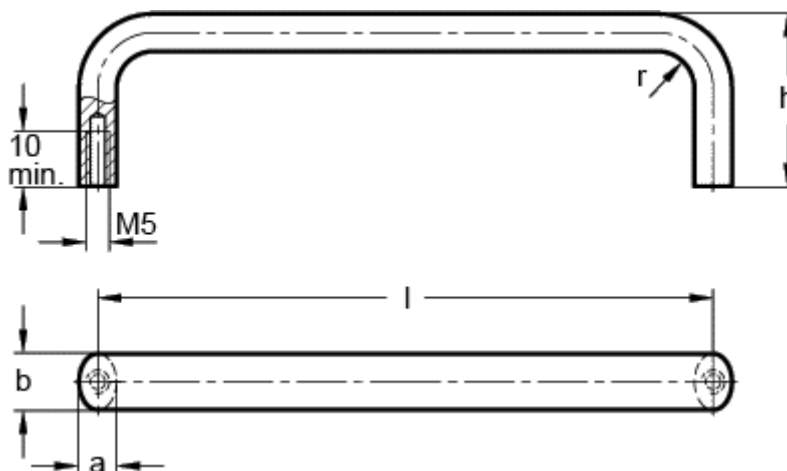

Article number: 20041120

Description: E+G Cabinet U-handle GN 427-12-120-SW

Measures

a = 8

b = 12

h = 40

l = 120

r = 8